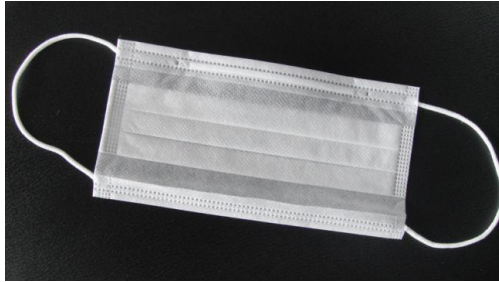

			
Aktivkohle facemask	un masque facial de charbon actif	mascarilla de carbón activo	活性炭フェイスマスク

Non woven face Mask-4ply

- Ref no.: 1.1.5.2.1
- Material: Non woven
- 4-ply (pp non woven+ pp non woven+ melt blown +pp non woven) , with elastic earloop
- Size: 17.5*9.5cm
- Packing: 50pcs/box, 40boxes/ctn, packing can be customized
- Color option: white, color could be customized

			
non-woven facemask	non tissé masque	no tejida máscara facial	不織布フェイスマスク

Type II face Mask

- Ref no.: 1.1.5.3
- Material: Non woven
- 3-ply (pp non woven+ melt blown +pp non woven) , with elastic ear loop, 99% bacterial filtration efficiency
- Size: 17.5*9.5cm
- Packing: 50pcs/box, 40boxes/ctn, packing can be customized
- Color option: white, color could be customized

			
non-woven facemask	non tissé masque	no tejida máscara facial	不織布フェイスマスク

Type II R face Mask

- Ref no.: 1.1.5.4
- Material: Non woven
- 3-ply (pp non woven+ melt blown +pp non woven) , with elastic ear loop, 99% bacterial filtration efficiency + 120 of synthetic blood penetration resistance
- Size: 17.5*9.5cm
- Packing: 50pcs/box, 40boxes/ctn, packing can be customized
- Color option: white, color could be customized

			
non-woven facemask	non tissé masque	no tejida máscara facial	不織布フェイスマスク

Cellulose face Mask

- Ref no.: 1.1.5.5
- Material: Cellulose +Non woven
- 3-ply (Cellulose+ melt blown +pp non woven) , with elastic ear loop
- Size: 17.5*9.5cm
- Packing: 50pcs/box, 40boxes/ctn, packing can be customized
- Color option: Yellow, color could be customized