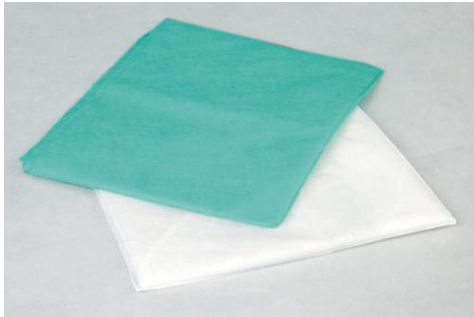

Pillow case

- Ref no.: 1.1.6.1.1
- Material: PP Nonwoven
- Edge unfolded
- Size: 50*70cm size can be customized
- Packing: 10pc/PE bag, 50bags/ctn, can be customized
- Color option: white, blue or all color can be customized

Kissenbezug

Taie d'oreiller

funda de almohada

ピローケース

Pillow case

- Ref no.: 1.1.6.1.2
- Material: PP Nonwoven
- Edge folded
- Size: 50*70cm size can be customized
- Packing: 10pc/PE bag, 50bags/ctn, can be customized
- Color option: white, blue or all color can be customized

PP Bettlaken

Drap PP

Sábana PP

PP のベッドシート

PP bed sheet

- Ref no.:1.1.6.2.2
- Material: PP Nonwoven
- Normal material with recycled material
- Size: 70*200cm size can be customized
- Packing: 10pc/PE bag, 5bags/ctn, can be customized
- Color option: white, blue or all color can be customized

| | | | |
|---|---|---|---|
|  |  |  |  |
| PP Bettlaken | Drap PP | Sábana PP | PP のベッドシート |

SMS bed sheet

- Ref no.:1.1.6.2.3
- Material: SMS material
- Size: 70*200cm size can be customized
- Packing: 10pc/PE bag, 5bags/ctn, can be customized
- Color option: white, blue or all color can be customized