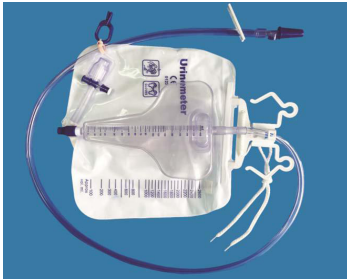

urine compteur

medidor de orina

尿メーター

Urine Meter

- Ref no: 1.6.1.7
- 2600+400ml with cross valve
- With needless sample port
- With bed sheet clamp,
- With tubing clip
- With reinforced double hanger&tie,
- Packing:1pc/bag,10pcs/ctn