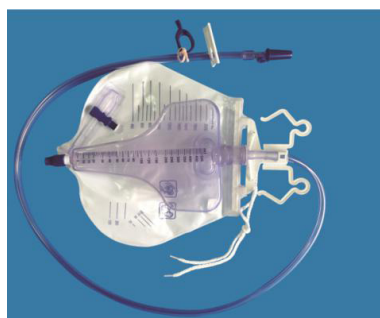

Urine Meter

- Ref no: 1.6.1.6
- 2000+500ml with cross valve
- With needless sample port
- With bed sheet clamp,
- With tubing clip
- With reinforced double hanger&tie,
- Packing:1pc/bag,10pcs/ctn

Urin-Meter